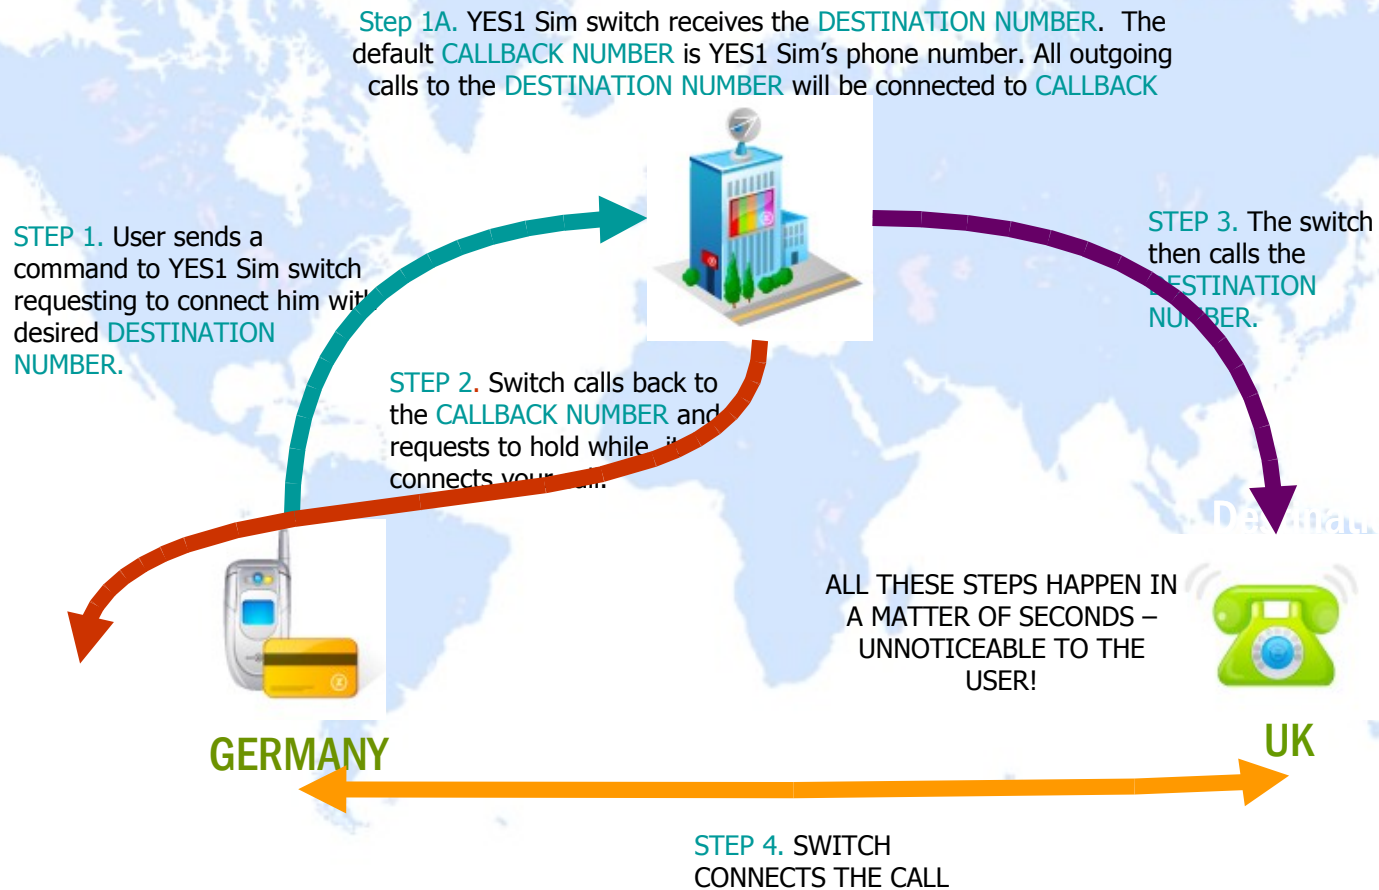

1. Utilizing our innovative callback System
2. Using YES1 "Concierge" service
3. Negotiating better MTC rates with wireless operators

YES1 SIM Offers **three ways** of connecting your calls

1. Standard

- Connecting calls to your YES1 SIM Number
- Higher Rates because of MTC but lower than your operator's

2. Concierge

- Connecting calls to your hotel room or any PBX system
- Cheapest rates due to absence of MTC

3. Trigger

- Connecting calls to any other landline or mobile phone, where MTC is 0
- Cheapest rates due to absence of MTC

HOW DOES YES1 SIM WORK ?

A light blue world map is visible in the background of the slide. The map shows the continents and is centered on the Atlantic Ocean. A solid teal horizontal bar is at the top of the slide.