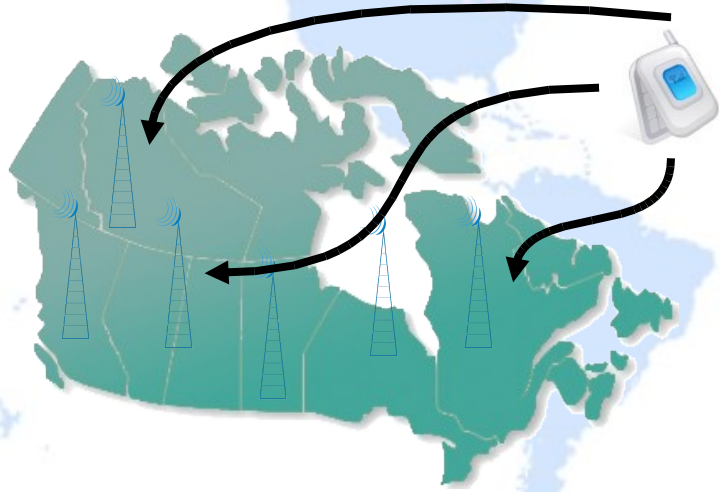

WHAT IS ROAMING ?

When you are at home, you are using the cellular stations of your wireless operator to make and receive calls.