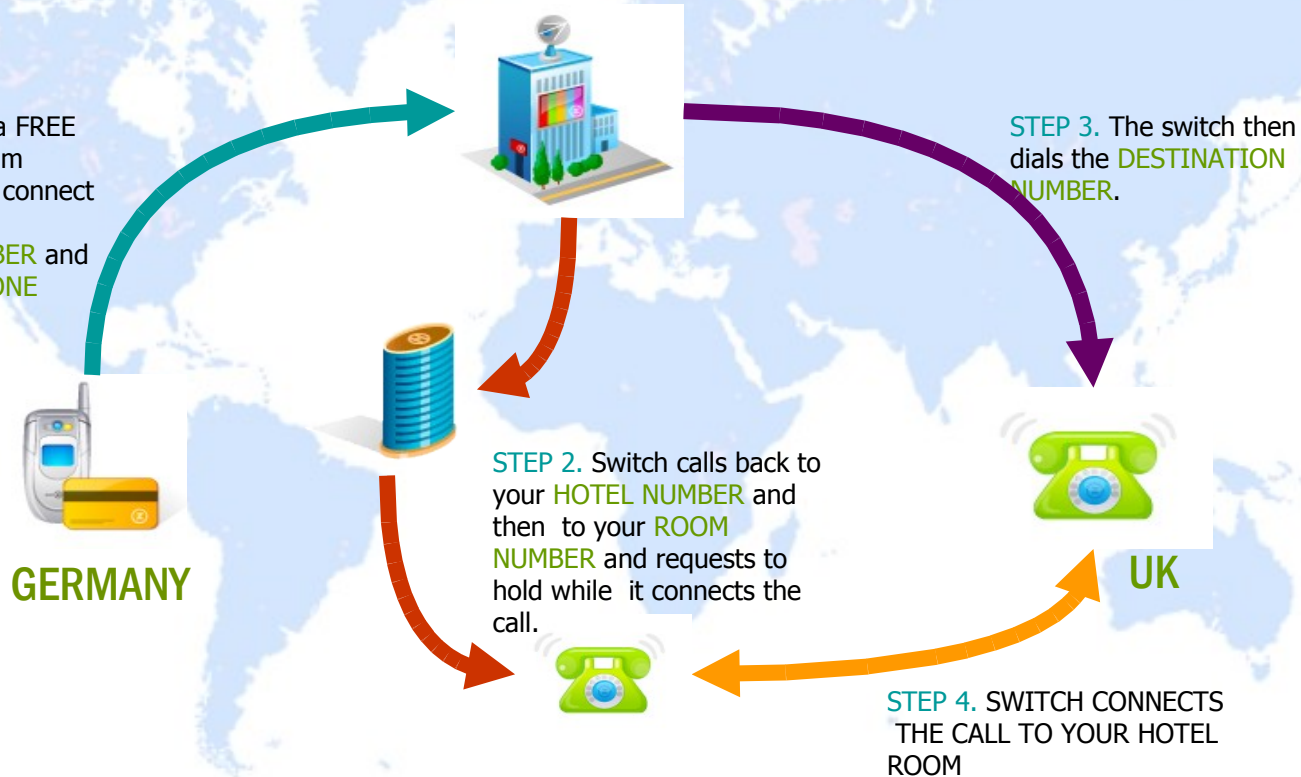

HOW DOES YES1 SIM WORK ?

A light blue world map is visible in the background of the slide. The map shows the continents and is centered on the Atlantic Ocean. A solid teal horizontal bar is at the top of the slide.

HOW DOES YES1 SIM CONCIERGE SERVICE WORKS ?

- Calls Received on your YES1 SIM, will cost around **\$0.45/ minute** in most countries because of MTC

But

- If you are staying in a hotel then use our "**Concierge**" service to connect your calls to your room. You will not need any other service after you try the "**Concierge**" Service.

HOW DOES YES1 SIM CONCIERGE WORKS ?

Step 1A. YES1 Sim switch receives the **DESTINATION NUMBER**, **HOTEL NUMBER** and your **ROOM NUMBER**. Now all outgoing calls to the **DESTINATION NUMBER** will be connected to your hotel room .

STEP 1. User sends a FREE command to YES1 Sim switch requesting to connect him with desired **DESTINATION NUMBER** and specifies **HOTEL PHONE NUMBER** and **ROOM NUMBER***.

* Please note that users do not need to specify the callback numbers every time they dial a destination number. System remembers the last callback number automatically.