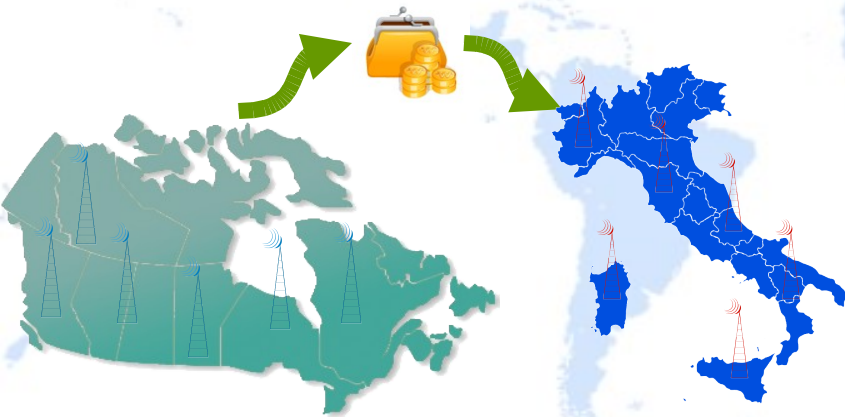

YES1 Sim

Free Roaming

Global Coverage

Multiple Alias Numbers (DID)

WHAT IS YES1 SIM ?

- YES1 SIM is a prepaid GSM Roaming SIM card
- YES1 SIM service is supported by GSM roaming agreement with more than 500 GSM operators in over 200 countries worldwide, making it a-must-have for those business and leisure travelers who are looking for a cost effective solution to eliminate costly mobile roaming bills.
- With YES1 SIM there is no need to change SIMs when roaming in any of the MNO networks; the connection to the MNO is automatically made in any of the 200 countries.

WHAT IS ROAMING ?

When you are at home, you are using the cellular stations of your wireless operator to make and receive calls.

In a foreign country your wireless operator doesn't own Cellular stations to provide you with a coverage, therefore your operator has to "Lease" stations that belong to a foreign wireless operator to provide you with coverage that you will need.

WHAT IS ROAMING ?

Foreign Country operator charges your home country operator a per minute rate for connecting your calls while you are in their country.

This Per minute rate for Leasing the foreign operator's Network is called "**MOBILE TERMINATION CHARGE (MTC)**" and is determined by individual roaming agreements between individual operators. Your per minute rate for incoming/outgoing calls in roaming is: